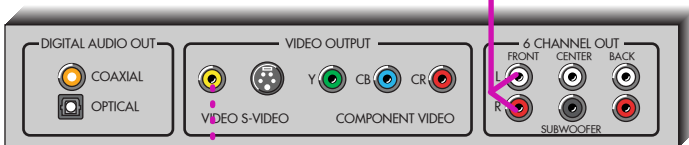

CDG PLAYER

MAIN SPEAKER LEFT

MAIN SPEAKER RIGHT