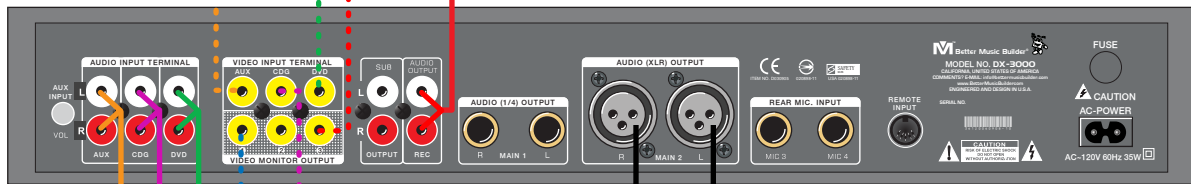

HOW TO CONNECT DX-3000

HDTV MONITOR

RCA VIDEO CONNECT

CCTV (CABLE) CONNECT

DVI OR RGB (PC) CONNECT

CCTV (CABLE) CONNECT

DVD PLAYER

S-VHS VCR

DX-3000

CDG PLAYER

MAIN SPEAKER LEFT

MAIN SPEAKER RIGHT